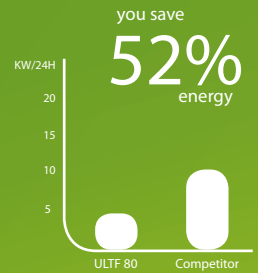

Features on ULTF range

- ARCTIKO Controller G214
- Single compressor
- Low energy consumption
- Low noise level (<50dBa)
- Low heat dissipation
- 100% HCFC/CFC free
- Sub lids
- Key lock on lid
- Porthole for external temperature probes (12mm)
- Contact for remote alarm
- Filterless construction

NEW!
Optimized cooling system and lower energy consumption